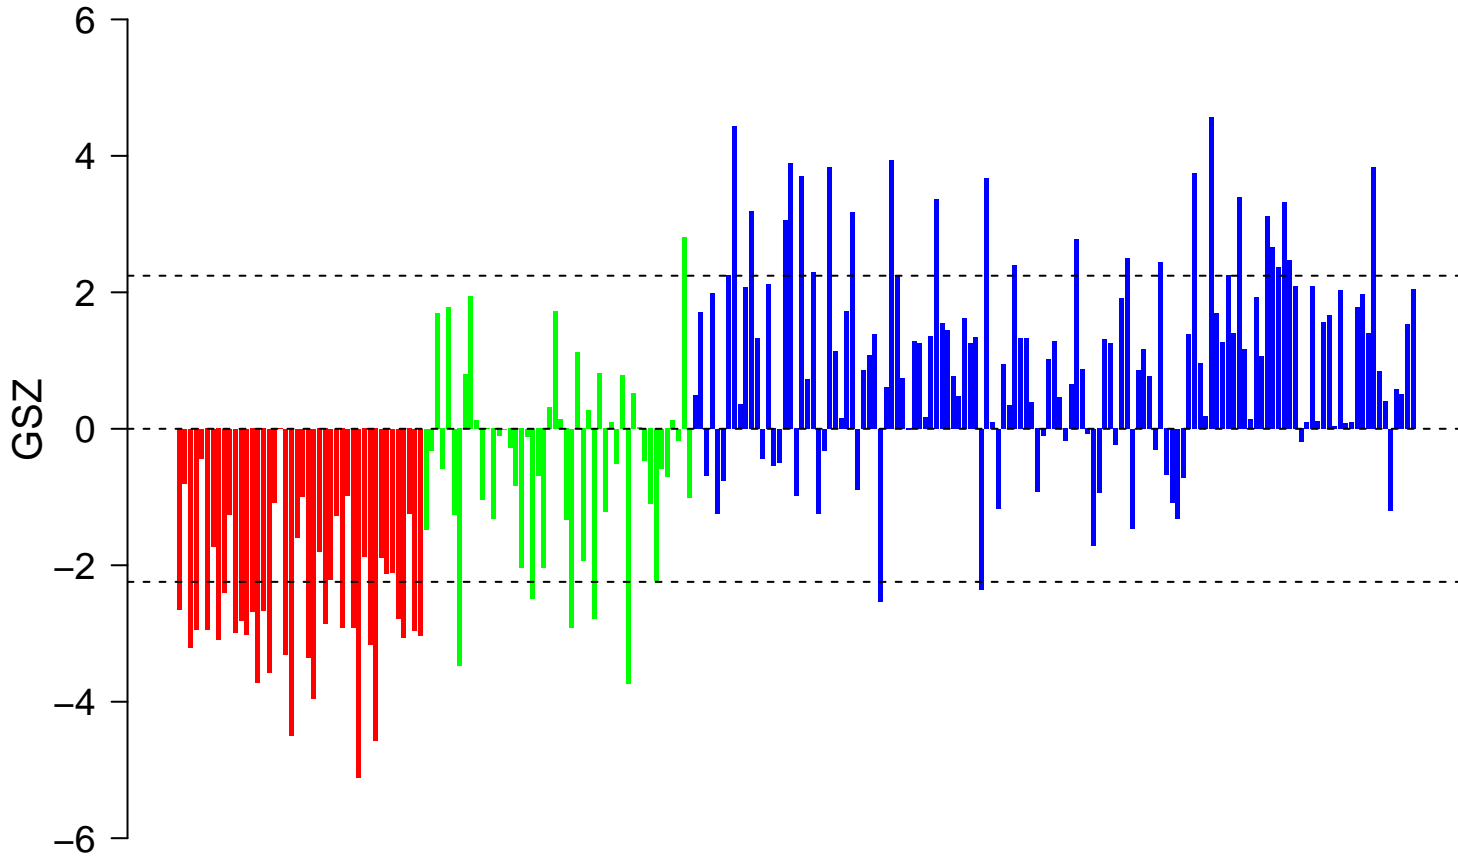

SHI_SPARC_TARGETS_DN

SHI_SPARC_TARGETS_DN

■ on
■ -
□ off

SHI_SPARC_TARGETS_DN