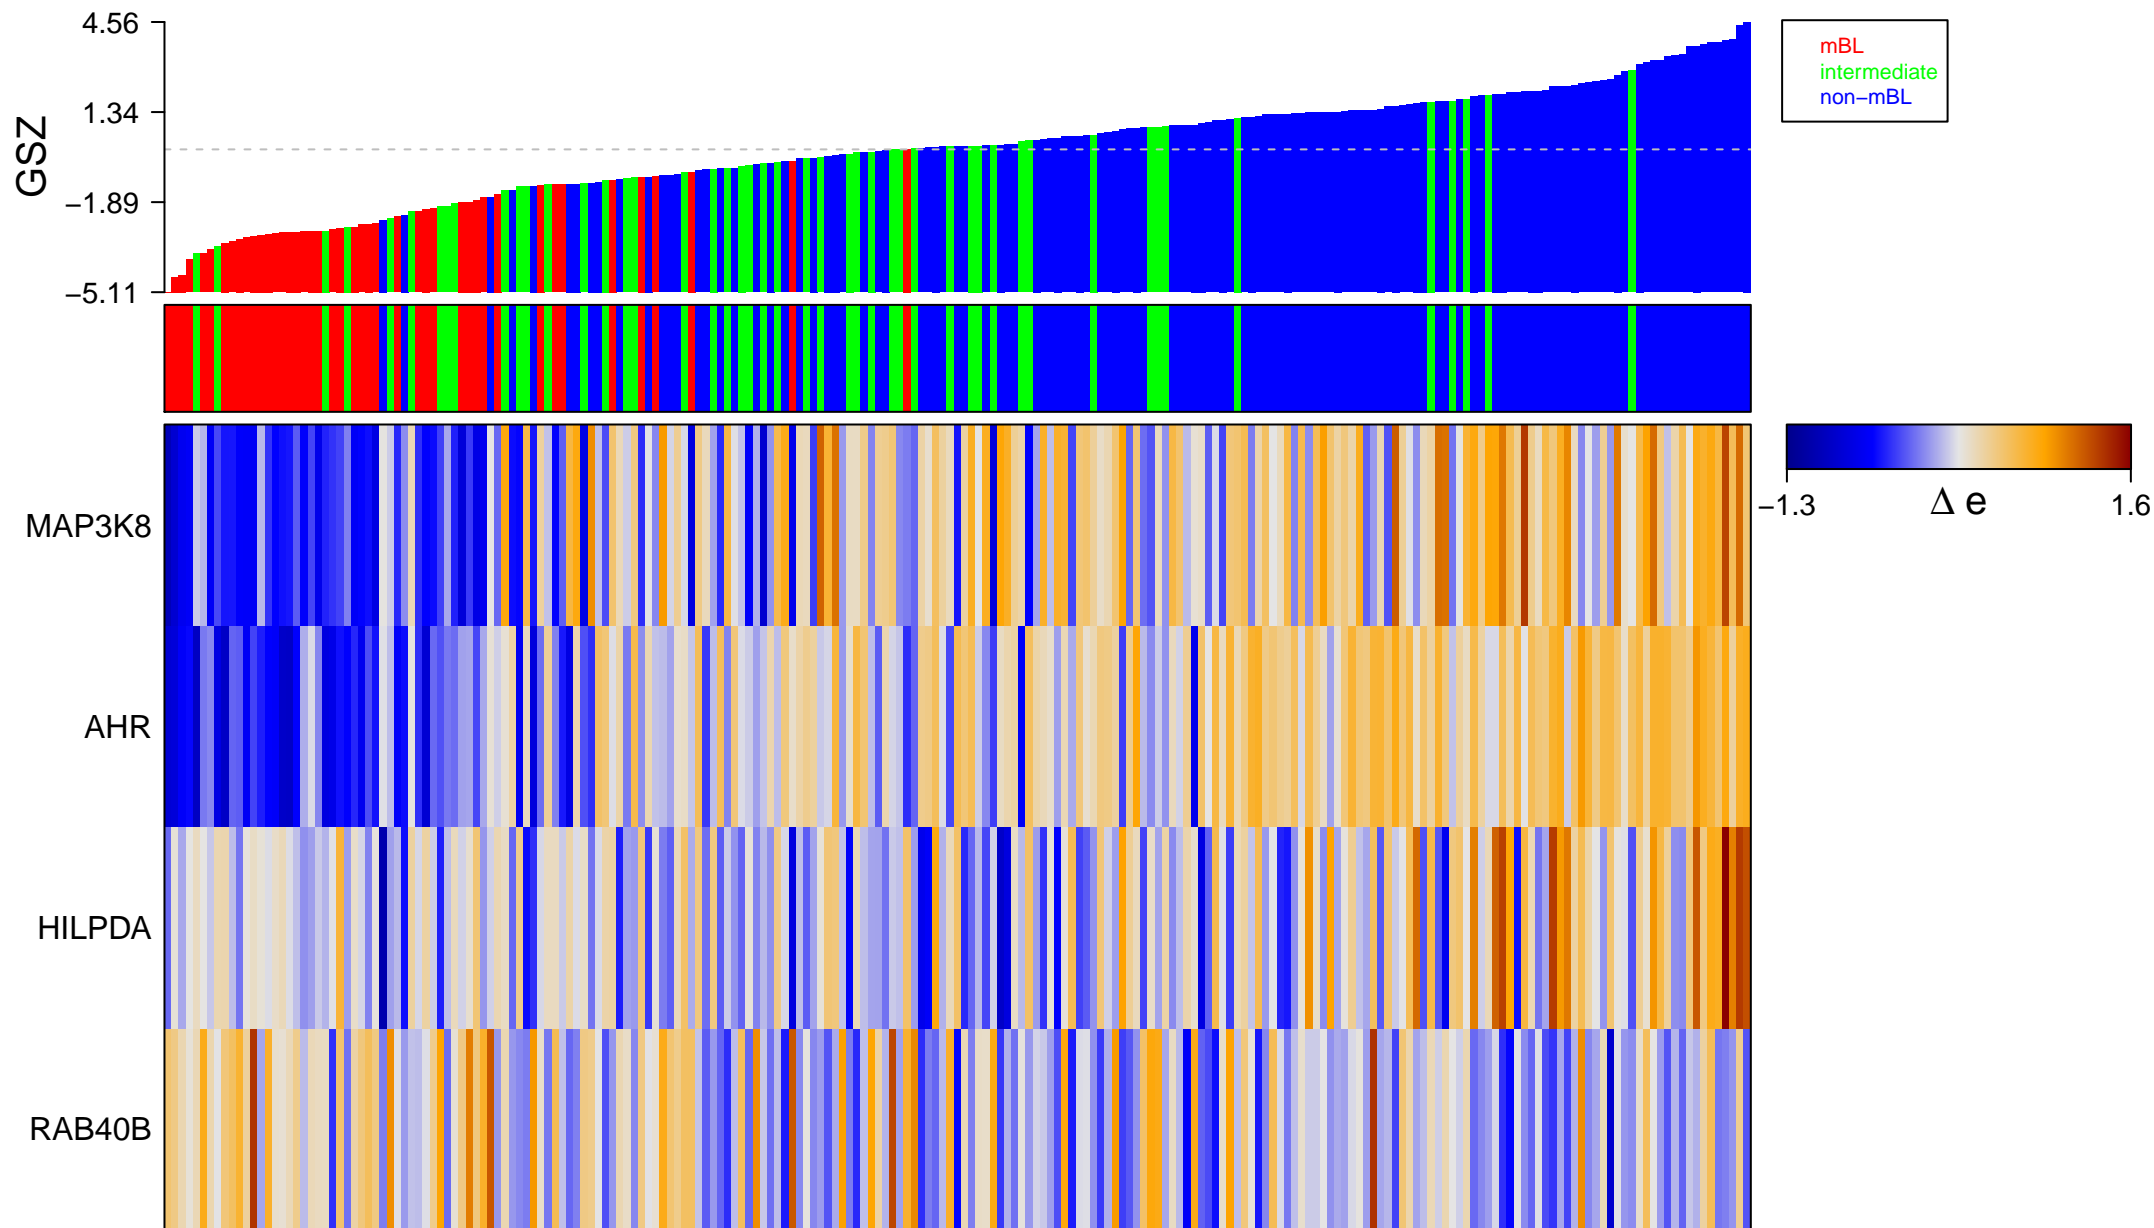

SHI_SPARC_TARGETS_DN

SHI_SPARC_TARGETS_DN

■ on
■ -
□ off

SHI_SPARC_TARGETS_DN